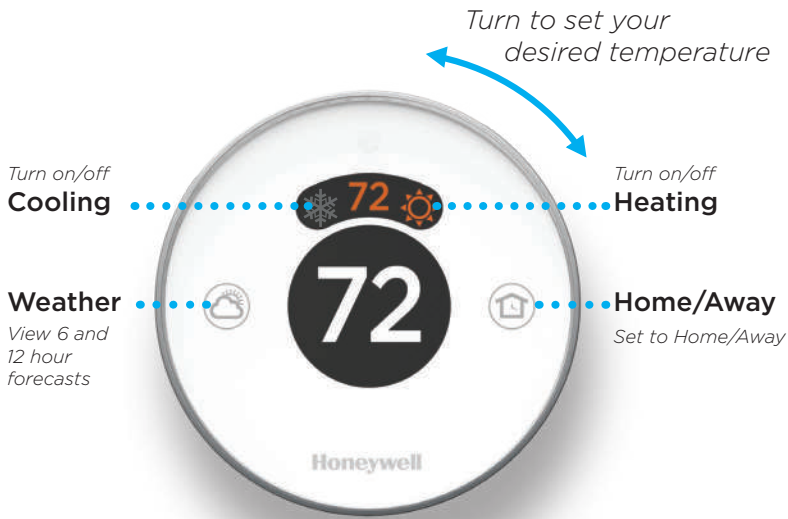

How to use your Lyric thermostat