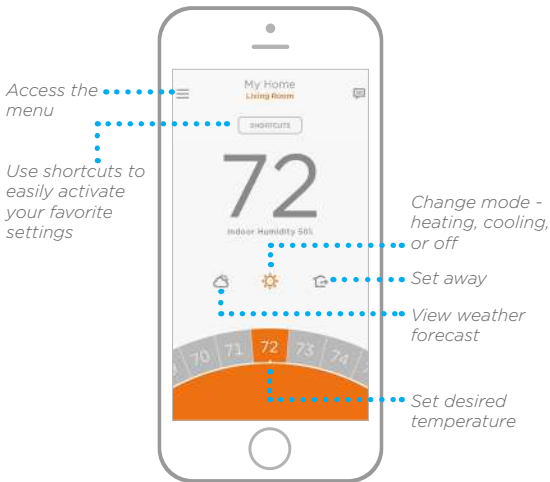

How to use your Lyric app

Once your thermostat is configured and connected to your smartphone or tablet, take advantage of the following features:

Interested in more Lyric products? Visit lyric.honeywell.com to learn about all available products connected by the Lyric app.

App is regularly enhanced and may change.